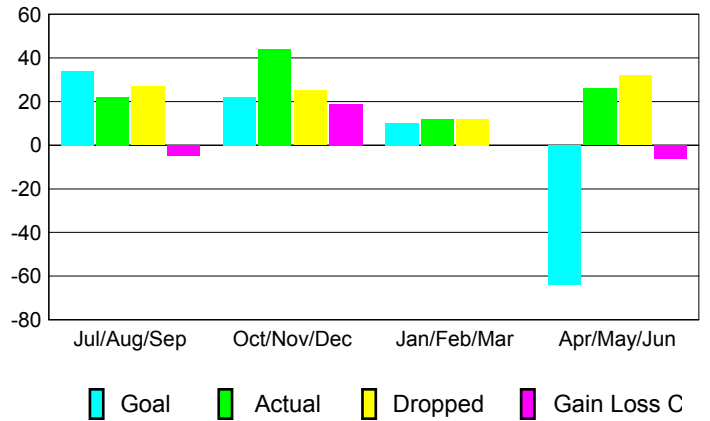

Membership Results 2012-2013
Goal, New, Dropped, Gain/Loss